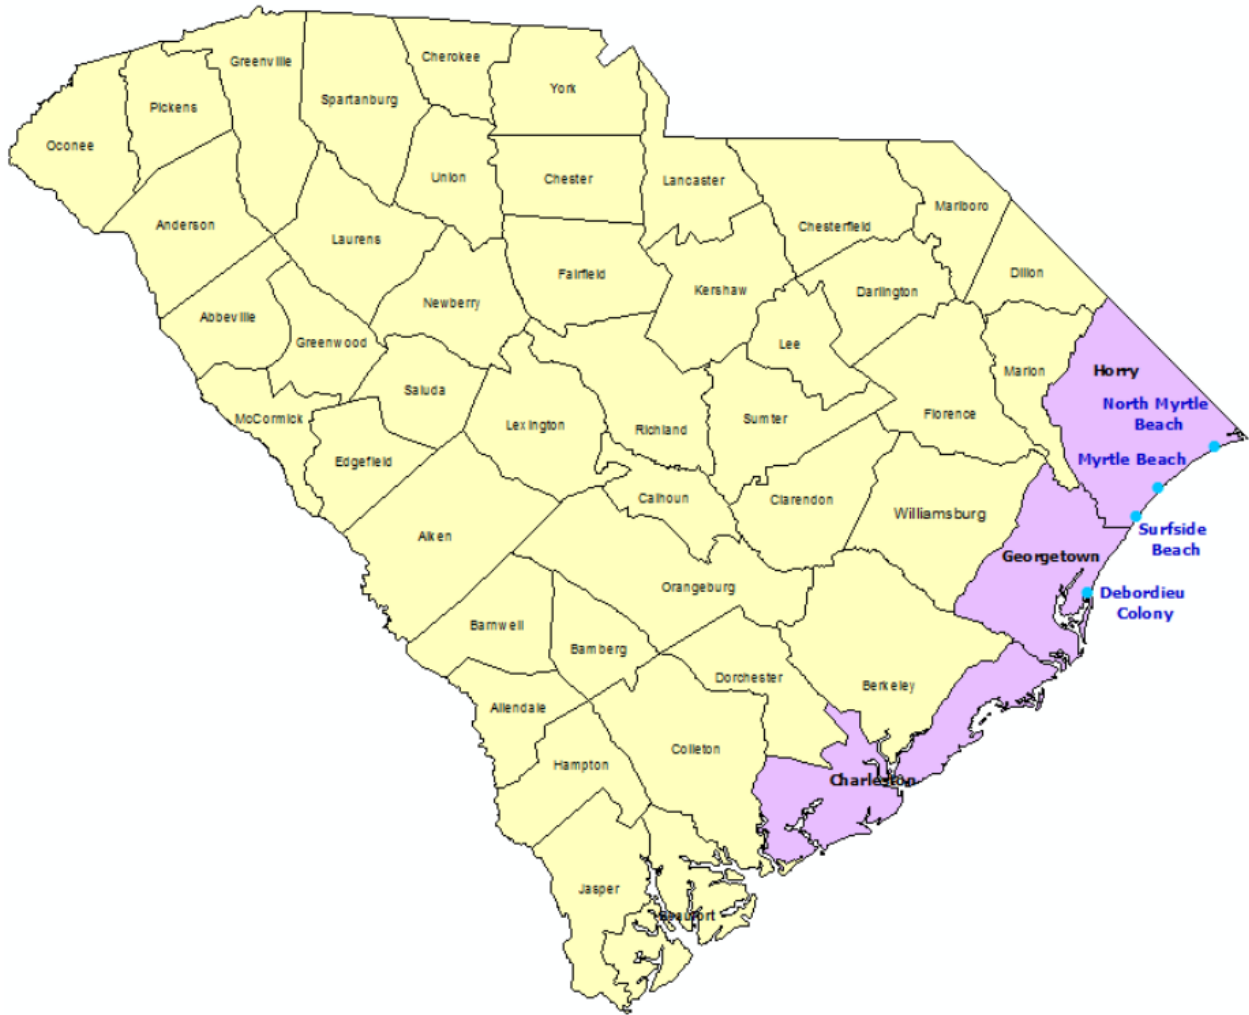

ANNEX G TO TSUNAMI RESPONSE PLAN

TSUNAMI READY MAP

COUNTIES	COMMUNITIES
Charleston	Debordieu Colony
Georgetown	Myrtle Beach
Horry	North Myrtle Beach
	Surfside Beach

-END-